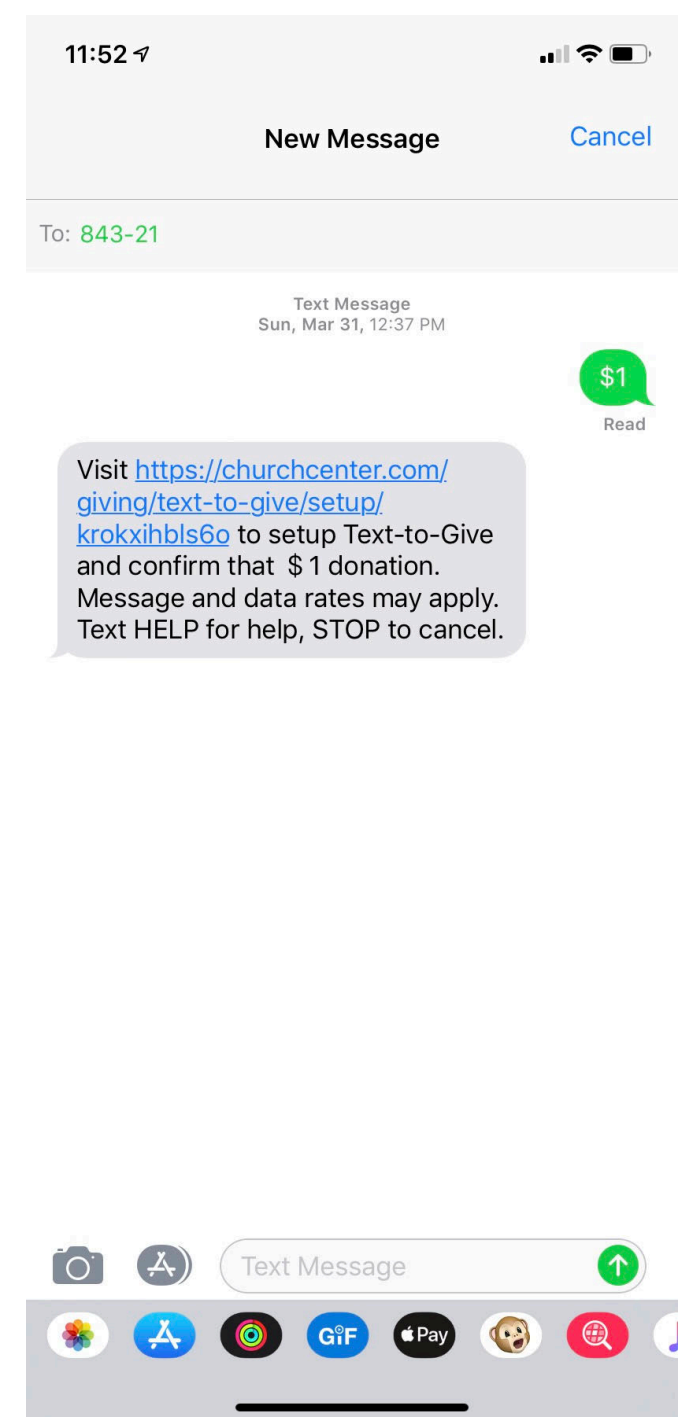

Returning Online Givers

Text to Give

84321